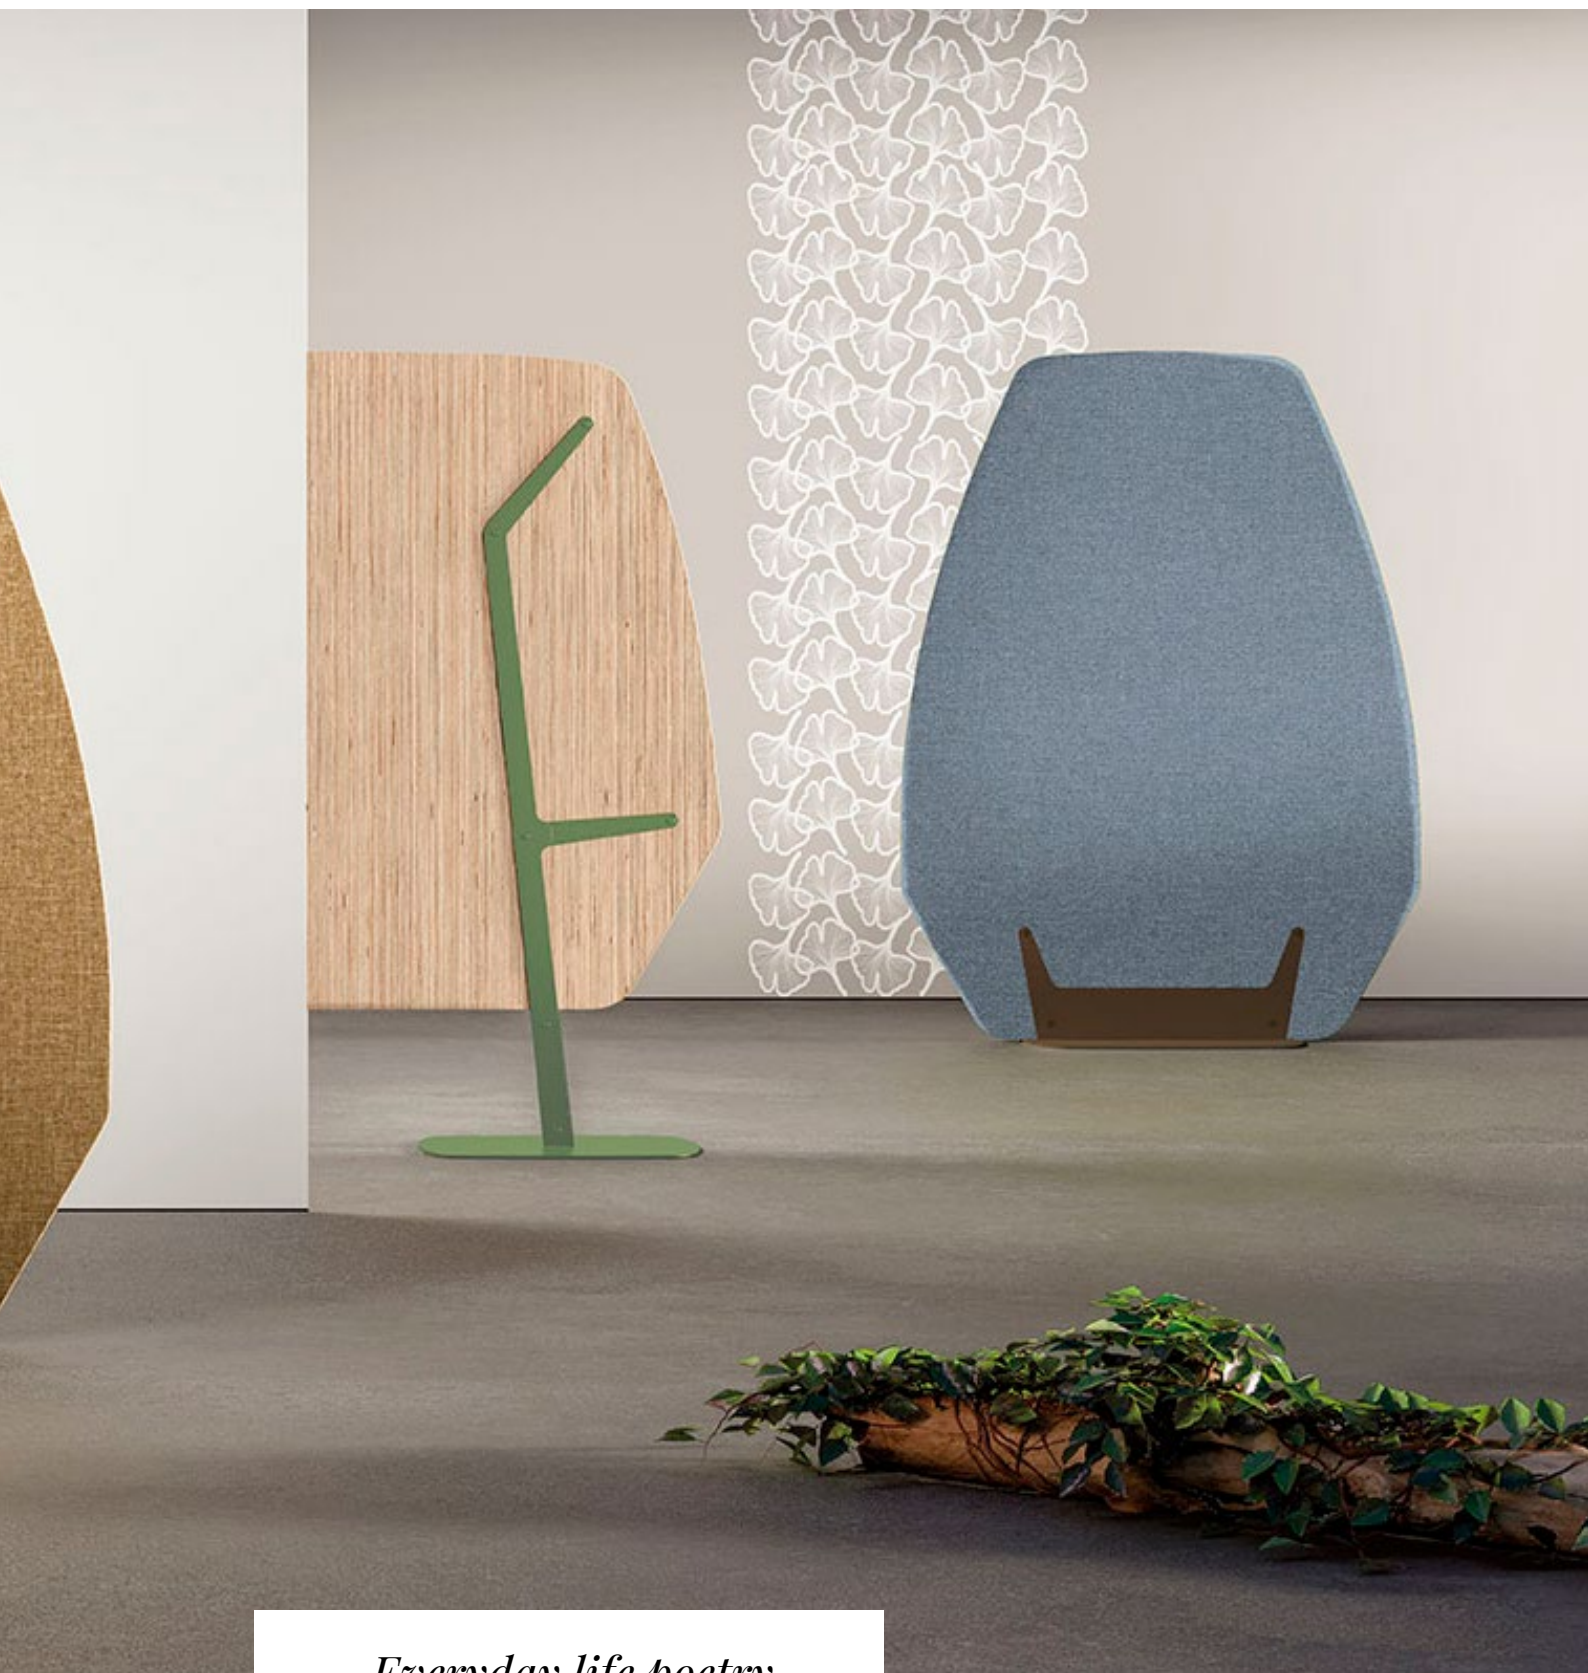

Everyday life poetry

Voir la brochure
See the brochure

CLen